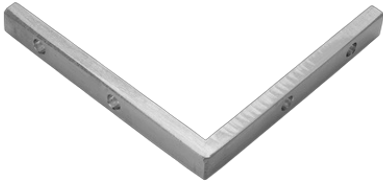

RELO E | corner bracket | PU 25 pcs.

Item No. 15-000724

Specifications

Category	Garden
Product group	Fastening systems
Weight kg/piece	0.800
Content unit	25 pieces
Packaging	cardboard box
Items on stock	yes
Date of delivery	approx. 2 - 3 working days
Postal shipping	ja