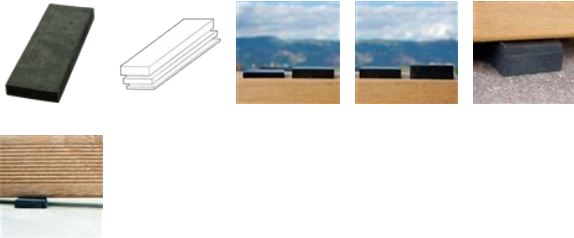

GUMO L | EPDM rubber pressure pad 8 mm | PU
 25 pcs. | length 80 mm | width 30 mm

Item No. 15-000646

Specifications

Category	Garden
Product group	Fastening systems
Weight kg/piece	0.665
Content unit	25 pieces
Packaging	cardboard box
Items on stock	yes
Date of delivery	approx. 2 - 3 working days
Postal shipping	ja