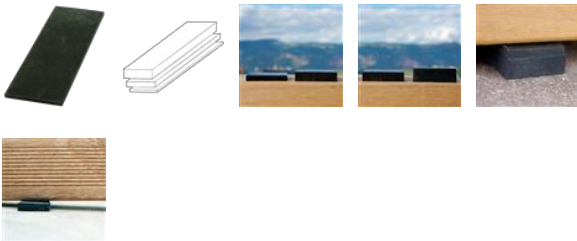

GUMO L | EPDM rubber pressure pad 2 mm | PU
 75 pcs. | length 80 mm | width 30 mm

Item No. 15-000644

Specifications

Category	Garden
Product group	Fastening systems
Weight kg/piece	0.560
Content unit	75 pieces
Packaging	cardboard box
Items on stock	yes
Date of delivery	approx. 2 - 3 working days
Postal shipping	ja