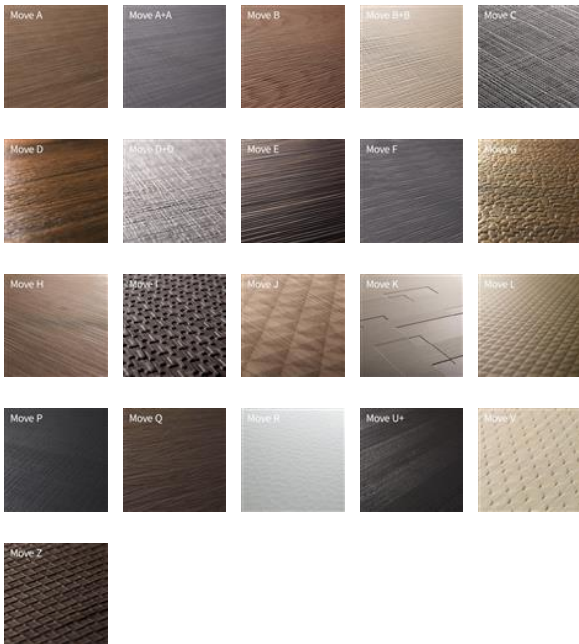

Panel MDF B2/E1 Relief Move | Lime

Item No. 04-001745