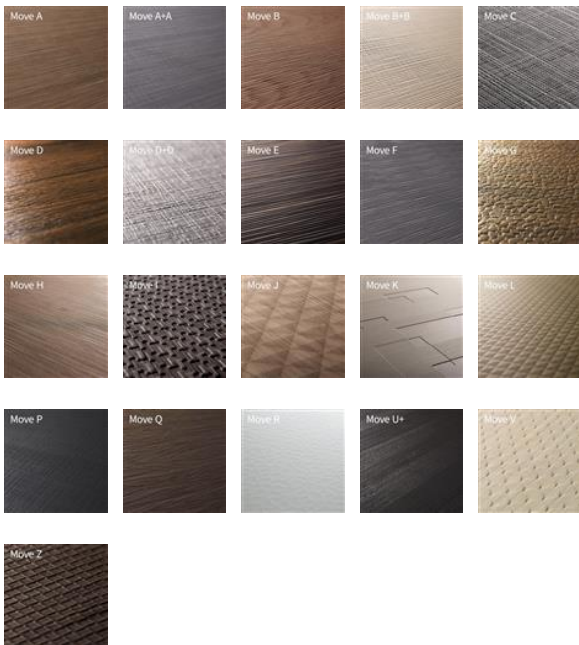

Panel MDF B2/E1 Relief Move | 10.16 ALPI
American Walnut

Item No. 04-001649

- Variants

UOM:

m2

MOVE-A	please inquire	CHF 188.00 /m2 CHF 188.00 /m2	m2 Minimum order quantity	Stück (je 2.977 m2)
MOVE-A+A	please inquire	CHF 224.00 /m2 CHF 224.00 /m2	m2 Minimum order quantity	Stück (je 2.977 m2)
MOVE-B	please inquire	CHF 188.00 /m2 CHF 188.00 /m2	m2 Minimum order quantity	Stück (je 2.977 m2)
MOVE-B+B	please inquire	CHF 224.00 /m2 CHF 224.00 /m2	m2 Minimum order quantity	Stück (je 2.977 m2)
MOVE-C	please inquire	CHF 188.00 /m2 CHF 188.00 /m2	m2 Minimum order quantity	Stück (je 2.977 m2)
MOVE-CHAIN	please inquire	CHF 256.00 /m2 CHF 256.00 /m2	m2 Minimum order quantity	Stück (je 2.977 m2)
MOVE-D	please inquire	CHF 224.00 /m2	m2	Stück (je 2.977 m2)

Description

Relief Move are veneers that are embossed using special technologies. The embossing gives the wood surface unique, distinctive textures.

You choose:

- 1) the wood species: 14 standard wood species or according to your wishes.
- 2) the embossing: 31 different textures
- 3) the support: MDF, birch multiplex, chipboard or only as a raw top layer with a backing veneer in 1.2 and 2.5 mm

Wood species:

European oak, white ash, thermo-treated oak, Lime, American walnut, Alpi 10.61 Nordic oak, Alpi 10.83 sand oak, Alpi 10.87 natural oak, Alpi 10.16 American walnut, Alpi 10.74 teak, Alpi 10.65 smoke grey oak, Alpi 12.68 thermo oak, Alpi 12.85 smoked oak, Alpi 10.67 dark oak, Alpi 10.42 Ammara ebony, Alpi 10.43 Gabon ebony or any other wood type according to your request