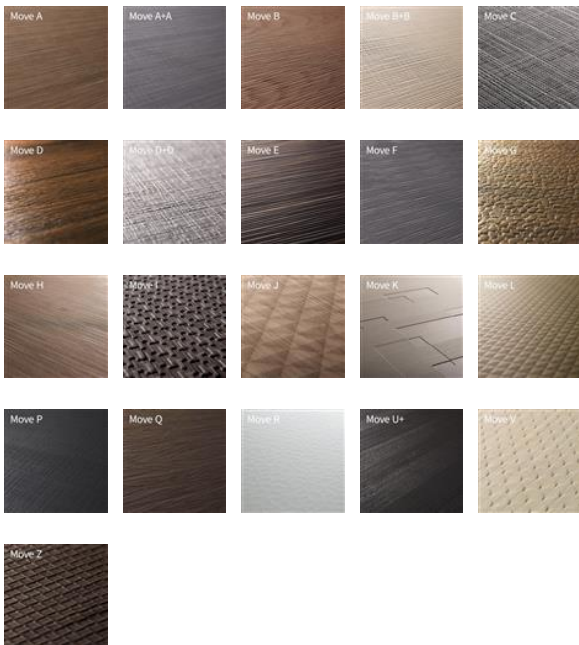

Panel MDF B2/E1 Relief Move | 10.61 ALPI Nordic Oak

Item No. 04-001646