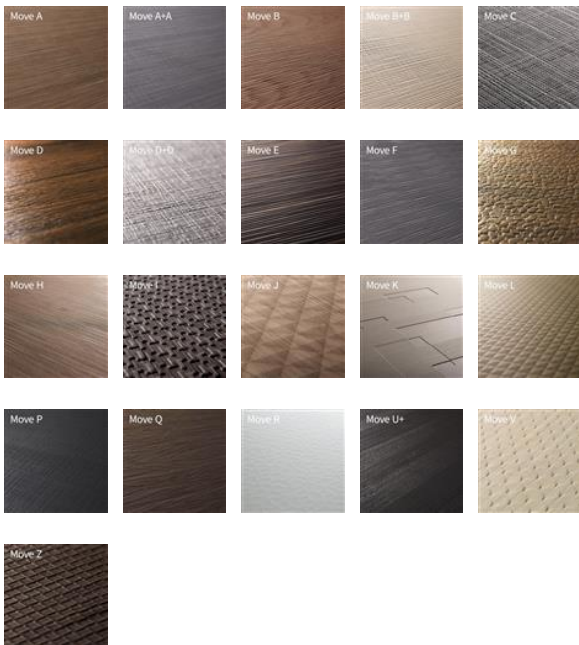

Panel MDF B2/E1 Relief Move | White Ash
Item No. 04-001645