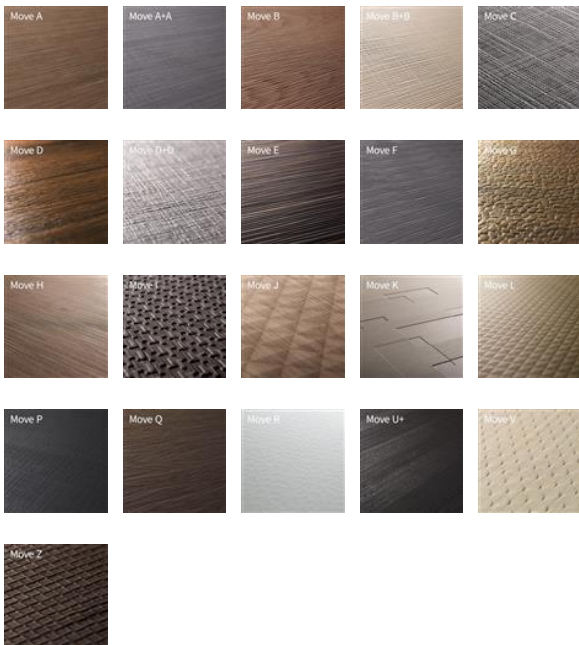

Panel MDF B2/E1 Relief Move | Oak thermo-treated

Item No. 04-001644