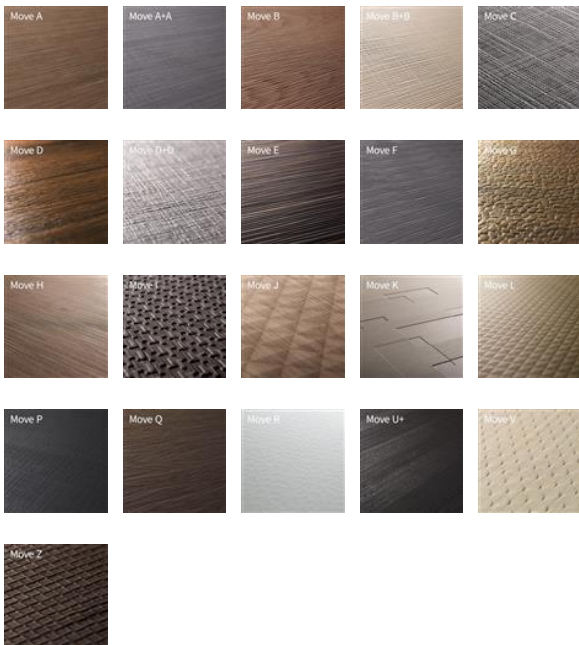

Panel MDF B2/E1 Relief Move | 10.43 ALPI Gabon
Ebony

Item No. 04-001641

- Variants

UOM:

m2

MOVE-A	please inquire	CHF 114.00 /m2 CHF 114.00 /m2	m2 Minimum order quantity	Stück (je 2.977 m2)
MOVE-A+A	please inquire	CHF 149.00 /m2 CHF 149.00 /m2	m2 Minimum order quantity	Stück (je 2.977 m2)
MOVE-B	please inquire	CHF 114.00 /m2 CHF 114.00 /m2	m2 Minimum order quantity	Stück (je 2.977 m2)
MOVE-B+B	please inquire	CHF 149.00 /m2 CHF 149.00 /m2	m2 Minimum order quantity	Stück (je 2.977 m2)
MOVE-C	please inquire	CHF 114.00 /m2 CHF 114.00 /m2	m2 Minimum order quantity	Stück (je 2.977 m2)
MOVE-CHAIN	please inquire	CHF 182.00 /m2 CHF 182.00 /m2	m2 Minimum order quantity	Stück (je 2.977 m2)
MOVE-D	please inquire	CHF 149.00 /m2	m2	Stück (je 2.977 m2)

Description

Relief Move are veneers that are embossed using special technologies. The embossing gives the wood surface unique, distinctive textures.

You choose:

- 1) the wood species: 14 standard wood species or according to your wishes.
- 2) the embossing: 31 different textures
- 3) the support: MDF, birch multiplex, chipboard or only as a raw top layer with a backing veneer in 1.2 and 2.5 mm

Wood species:

European oak, white ash, thermo-treated oak, Lime, American walnut, Alpi 10.61 Nordic oak, Alpi 10.83 sand oak, Alpi 10.87 natural oak, Alpi 10.16 American walnut, Alpi 10.74 teak, Alpi 10.65 smoke grey oak, Alpi 12.68 thermo oak, Alpi 12.85 smoked oak, Alpi 10.67 dark oak, Alpi 10.42 Ammara ebony, Alpi 10.43 Gabon ebony or any other wood type according to your request