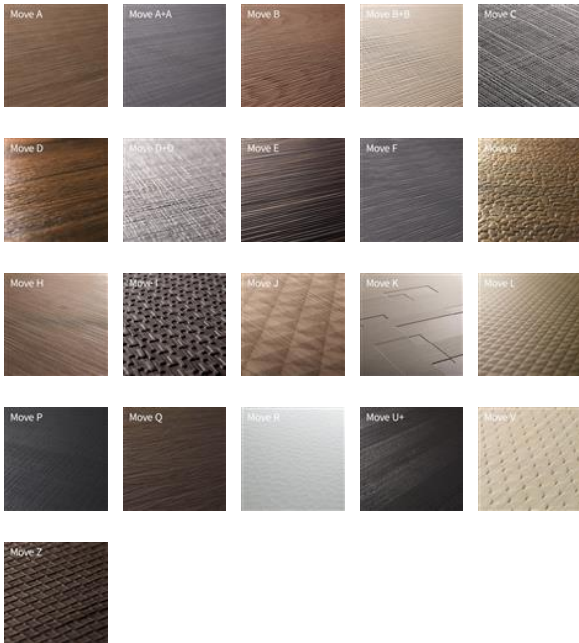

Panel MDF B2/E1 Relief Move | 10.65 ALPI Smoke Grey Oak

Item No. 04-001637

- Variants

UOM:

m2

| | | | | |
|-------------------|----------------|----------------------------------|------------------------------|---------------------|
| MOVE-A | please inquire | CHF 133.00 /m2 CHF 133.00 /m2 | m2 Minimum order quantity | Stück (je 2.977 m2) |
| MOVE-A+A | please inquire | CHF 169.00 /m2 CHF 169.00 /m2 | m2 Minimum order quantity | Stück (je 2.977 m2) |
| MOVE-B | please inquire | CHF 133.00 /m2 CHF 133.00 /m2 | m2 Minimum order quantity | Stück (je 2.977 m2) |
| MOVE-B+B | please inquire | CHF 169.00 /m2 CHF 169.00 /m2 | m2 Minimum order quantity | Stück (je 2.977 m2) |
| MOVE-C | please inquire | CHF 133.00 /m2 CHF 133.00 /m2 | m2 Minimum order quantity | Stück (je 2.977 m2) |
| MOVE-CHAIN | please inquire | CHF 201.00 /m2 CHF 201.00 /m2 | m2 Minimum order quantity | Stück (je 2.977 m2) |
| MOVE-D | please inquire | CHF 169.00 /m2 | m2 | Stück (je 2.977 m2) |

Description

Relief Move are veneers that are embossed using special technologies. The embossing gives the wood surface unique, distinctive textures.

You choose:

- 1) the wood species: 14 standard wood species or according to your wishes.
- 2) the embossing: 31 different textures
- 3) the support: MDF, birch multiplex, chipboard or only as a raw top layer with a backing veneer in 1.2 and 2.5 mm

Wood species:

European oak, white ash, thermo-treated oak, Lime, American walnut, Alpi 10.61 Nordic oak, Alpi 10.83 sand oak, Alpi 10.87 natural oak, Alpi 10.16 American walnut, Alpi 10.74 teak, Alpi 10.65 smoke grey oak, Alpi 12.68 thermo oak, Alpi 12.85 smoked oak, Alpi 10.67 dark oak, Alpi 10.42 Ammara ebony, Alpi 10.43 Gabon ebony or any other wood type according to your request