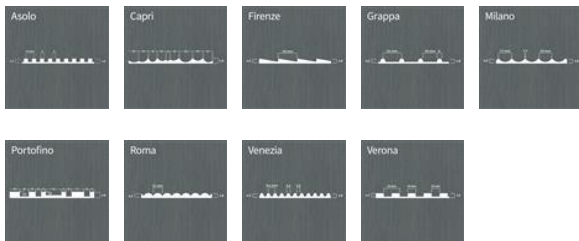

Panel MDF B2/E1 Relief Fresati | 10.65 ALPI
Smoke Grey Oak | milled

Item No. 04-001581

- Variants

UOM:

m2

MDF-Platte B2/E1 Relief Fresati ASOLO 10.65 ALPI Eiche Smoke Grey gefräst	please inquire	CHF 733.00 /m2 CHF 733.00 /m2	m2 Minimum order quantity	Stück (je 3.844 m2)
MDF-Platte B2/E1 Relief Fresati CAPRI 10.65 ALPI Eiche Smoke Grey gefräst	please inquire	CHF 733.00 /m2 CHF 733.00 /m2	m2 Minimum order quantity	Stück (je 3.844 m2)
MDF-Platte B2/E1 Relief Fresati FIRENZE 10.65 ALPI Eiche Smoke Grey gefräst	please inquire	CHF 733.00 /m2 CHF 733.00 /m2	m2 Minimum order quantity	Stück (je 3.844 m2)
MDF-Platte B2/E1 Relief Fresati GRAPPA 10.65 ALPI Eiche Smoke Grey gefräst	please inquire	CHF 733.00 /m2 CHF 733.00 /m2	m2 Minimum order quantity	Stück (je 3.844 m2)
MDF-Platte B2/E1 Relief Fresati MILANO 10.65 ALPI Eiche Smoke Grey gefräst	please inquire	CHF 733.00 /m2 CHF 733.00 /m2	m2 Minimum order quantity	Stück (je 3.844 m2)

Description

Relief Fresati are milled panels with a three-dimensional finish for a modern design that gives the panel a new shape.

You choose:

- 1) the wood species: 15 standard wood species or as you wish
- 2) the profile: 9 milled (4.8 mm) and 2 new milled (9.5 mm)
- 3) the backing board: MDF, birch multiplex, chipboard, fleece backing

5 pieces

Specifications

Category	Panels
Product group	Panel Relief Fresati (milled)
Lengths	3100 mm
Widths	1240 mm
Thicknesses	20 mm
Weight kg/piece	650.000
Specie	Alpi 10.65 Smoke Grey Oak
Botanical name	Fineline
Wood type	Hardwood
Wood origin	Africa Europe
Manufacturing/origin	Italy
Certification	not certified
Colour	gray
Hue	medium colour
Substrate	fibreboard
Emission class	E1