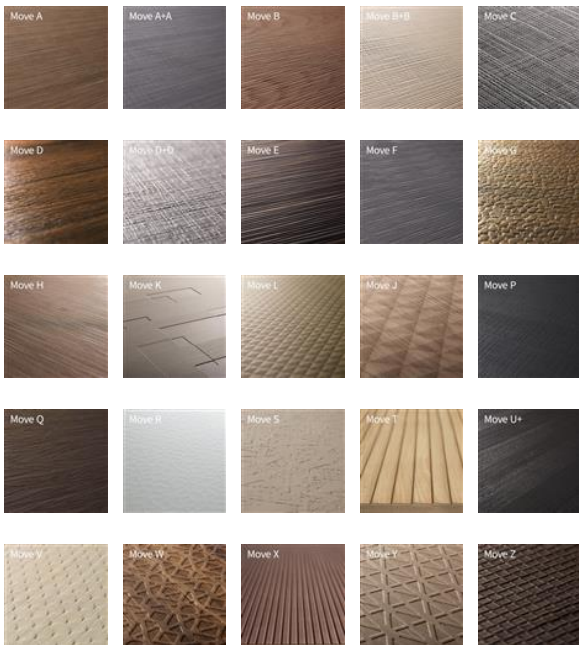

Layon Relief Move | 10.43 ALPI Gabon Ebony
Item No. 01-000891

- Variants

UOM:

m2

MOVE-A	please inquire	CHF 91.00 /m2 CHF 91.00 /m2	m2 Minimum order quantity	Stück (je 3.125 m2)
MOVE-A+A	please inquire	CHF 91.00 /m2 CHF 91.00 /m2	m2 Minimum order quantity	Stück (je 3.125 m2)
MOVE-B	please inquire	CHF 91.00 /m2 CHF 91.00 /m2	m2 Minimum order quantity	Stück (je 3.125 m2)
MOVE-B+B	please inquire	CHF 91.00 /m2 CHF 91.00 /m2	m2 Minimum order quantity	Stück (je 3.125 m2)
MOVE-C	please inquire	CHF 91.00 /m2 CHF 91.00 /m2	m2 Minimum order quantity	Stück (je 3.125 m2)
MOVE-CHAIN	please inquire	CHF 126.00 /m2 CHF 126.00 /m2	m2 Minimum order quantity	Stück (je 3.125 m2)
MOVE-D	please inquire	CHF 91.00 /m2	m2	Stück (je 3.125 m2)

Description

Relief Move are veneers that are embossed using special technologies. The embossing gives the wood surface unique, distinctive textures.

You choose:

- 1) the wood species: 14 standard wood species or according to your wishes.
- 2) the embossing: 31 different textures
- 3) the support: MDF, birch multiplex, chipboard or only as a raw top layer with a backing veneer in 1.2 and 2.5 mm

Wood species:

European oak, white ash, thermo-treated oak, Lime, American walnut, Alpi 10.61 Nordic oak, Alpi 10.83 sand oak, Alpi 10.87 natural oak, Alpi 10.16 American walnut, Alpi 10.74 teak, Alpi 10.65 smoke grey oak, Alpi 12.68 thermo oak, Alpi 12.85 smoked oak, Alpi 10.67 dark oak, Alpi 10.42 Ammara ebony, Alpi 10.43 Gabon ebony or any other wood type according to your request

Group 2 (2.5 mm): *Move-K*, Move-M*, Move-N*, Move-T*, Move-X*, Move-XX*, Move-Chain*, Move-Loft*, Move-Tabia**

*italic: these embossings are only available with 2.5 mm counter-ply veneer.

Supports:

MDF board, birch Multiplex board, chipboard, on backing veneer in 1.2 or 2.5 mm