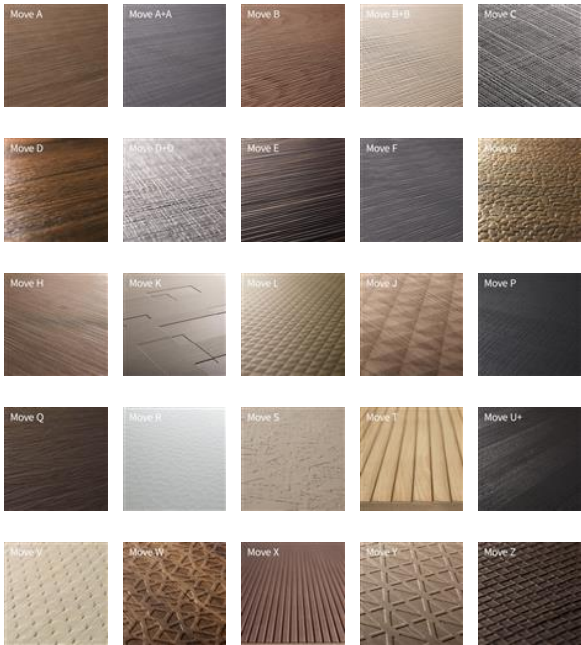

Layon Relief Move | 12.42 ALPI Ammara Ebony
Item No. 01-000890