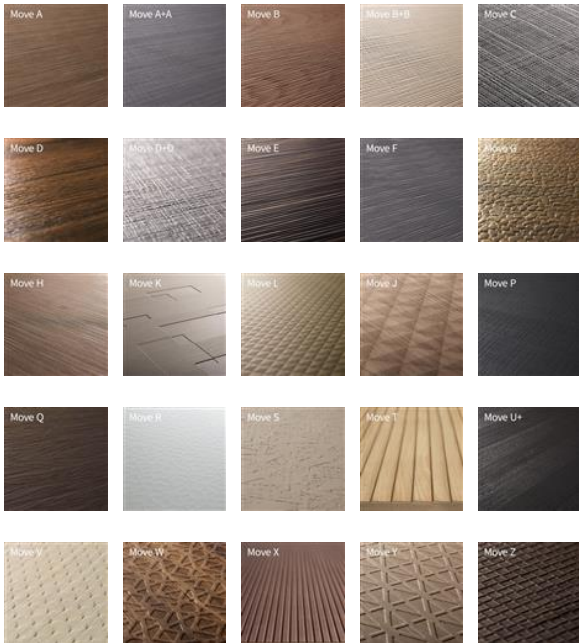

Layon Relief Move | 10.67 ALPI Dark Oak
Item No. 01-000889