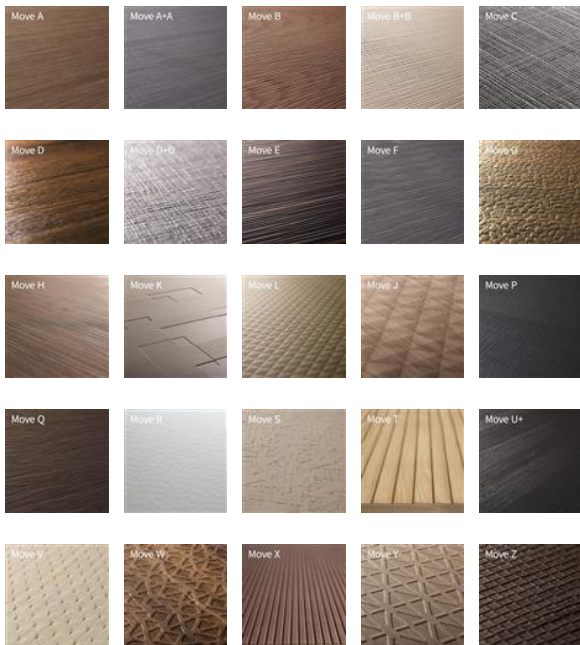

Layon Relief Move | 12.68 ALPI Thermo Oak
Item No. 01-000888