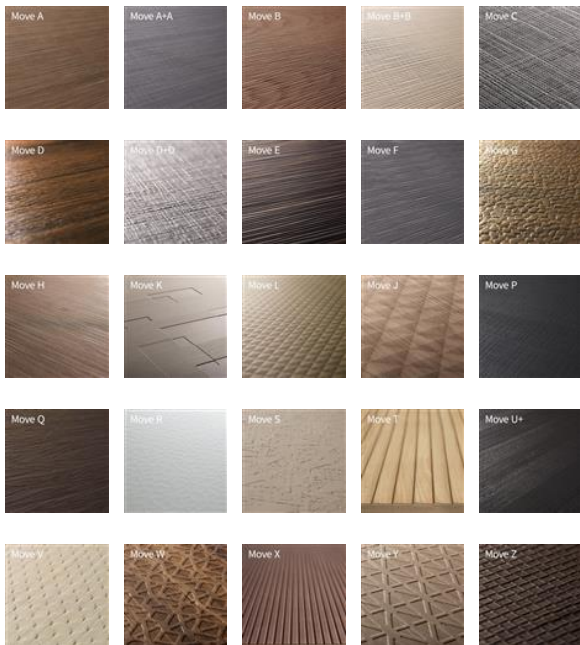

Layon Relief Move | 10.65 ALPI Smoke Grey Oak
Item No. 01-000887

- Variants

UOM:

m2

MOVE-A	please inquire	CHF 110.00 /m2 CHF 110.00 /m2	m2 Minimum order quantity	Stück (je 3.125 m2)
MOVE-A+A	please inquire	CHF 110.00 /m2 CHF 110.00 /m2	m2 Minimum order quantity	Stück (je 3.125 m2)
MOVE-B	please inquire	CHF 110.00 /m2 CHF 110.00 /m2	m2 Minimum order quantity	Stück (je 3.125 m2)
MOVE-B+B	please inquire	CHF 110.00 /m2 CHF 110.00 /m2	m2 Minimum order quantity	Stück (je 3.125 m2)
MOVE-C	please inquire	CHF 110.00 /m2 CHF 110.00 /m2	m2 Minimum order quantity	Stück (je 3.125 m2)
MOVE-CHAIN	please inquire	CHF 149.00 /m2 CHF 149.00 /m2	m2 Minimum order quantity	Stück (je 3.125 m2)
MOVE-D	please inquire	CHF 110.00 /m2	m2	Stück (je 3.125 m2)

Description

Relief Move are veneers that are embossed using special technologies. The embossing gives the wood surface unique, distinctive textures.

You choose:

- 1) the wood species: 14 standard wood species or according to your wishes.
- 2) the embossing: 31 different textures
- 3) the support: MDF, birch multiplex, chipboard or only as a raw top layer with a backing veneer in 1.2 and 2.5 mm

Wood species:

European oak, white ash, thermo-treated oak, Lime, American walnut, Alpi 10.61 Nordic oak, Alpi 10.83 sand oak, Alpi 10.87 natural oak, Alpi 10.16 American walnut, Alpi 10.74 teak, Alpi 10.65 smoke grey oak, Alpi 12.68 thermo oak, Alpi 12.85 smoked oak, Alpi 10.67 dark oak, Alpi 10.42 Ammara ebony, Alpi 10.43 Gabon ebony or any other wood type according to your request

Group 2 (2.5 mm): *Move-K*, Move-M*, Move-N*, Move-T*, Move-X*, Move-XX*, Move-Chain*, Move-Loft*, Move-Tabia**

*italic: these embossings are only available with 2.5 mm counter-ply veneer.

Supports:

MDF board, birch Multiplex board, chipboard, on backing veneer in 1.2 or 2.5 mm