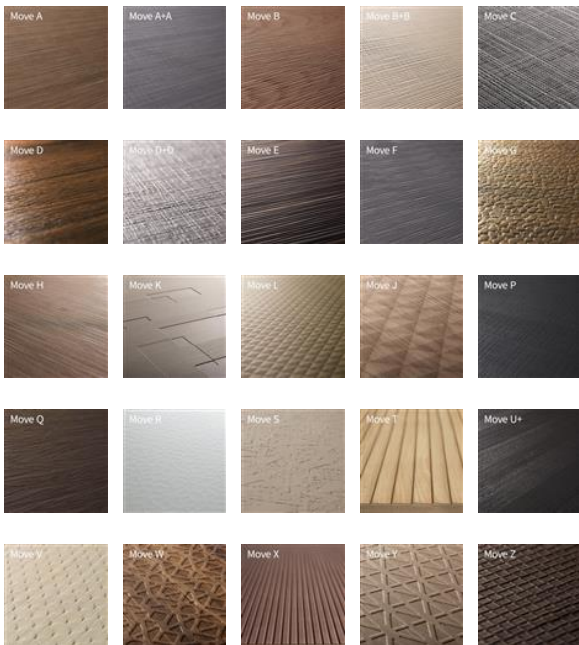

Layon Relief Move | 10.74 ALPI Teak

Item No. 01-000886