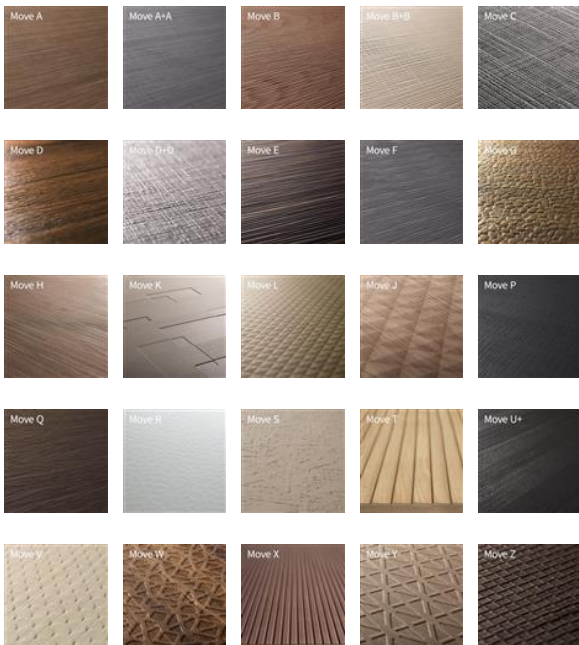

Layon Relief Move | Black Walnut

Item No. 01-000881

- Variants

UOM:

m2

MOVE-A	please inquire	CHF 172.00 /m2 CHF 172.00 /m2	m2 Minimum order quantity	Stück (je 3.125 m2)
MOVE-A+A	please inquire	CHF 172.00 /m2 CHF 172.00 /m2	m2 Minimum order quantity	Stück (je 3.125 m2)
MOVE-B	please inquire	CHF 172.00 /m2 CHF 172.00 /m2	m2 Minimum order quantity	Stück (je 3.125 m2)
MOVE-B+B	please inquire	CHF 172.00 /m2 CHF 172.00 /m2	m2 Minimum order quantity	Stück (je 3.125 m2)
MOVE-C	please inquire	CHF 172.00 /m2 CHF 172.00 /m2	m2 Minimum order quantity	Stück (je 3.125 m2)
MOVE-CHAIN	please inquire	CHF 211.00 /m2 CHF 211.00 /m2	m2 Minimum order quantity	Stück (je 3.125 m2)
MOVE-D	please inquire	CHF 172.00 /m2	m2	Stück (je 3.125 m2)

Description

Relief Move are veneers that are embossed using special technologies. The embossing gives the wood surface unique, distinctive textures.

You choose:

- 1) the wood species: 14 standard wood species or according to your wishes.
- 2) the embossing: 31 different textures
- 3) the support: MDF, birch multiplex, chipboard or only as a raw top layer with a backing veneer in 1.2 and 2.5 mm

Wood species:

European oak, white ash, thermo-treated oak, Lime, American walnut, Alpi 10.61 Nordic oak, Alpi 10.83 sand oak, Alpi 10.87 natural oak, Alpi 10.16 American walnut, Alpi 10.74 teak, Alpi 10.65 smoke grey oak, Alpi 12.68 thermo oak, Alpi 12.85 smoked oak, Alpi 10.67 dark oak, Alpi 10.42 Ammara ebony, Alpi 10.43 Gabon ebony or any other wood type according to your request